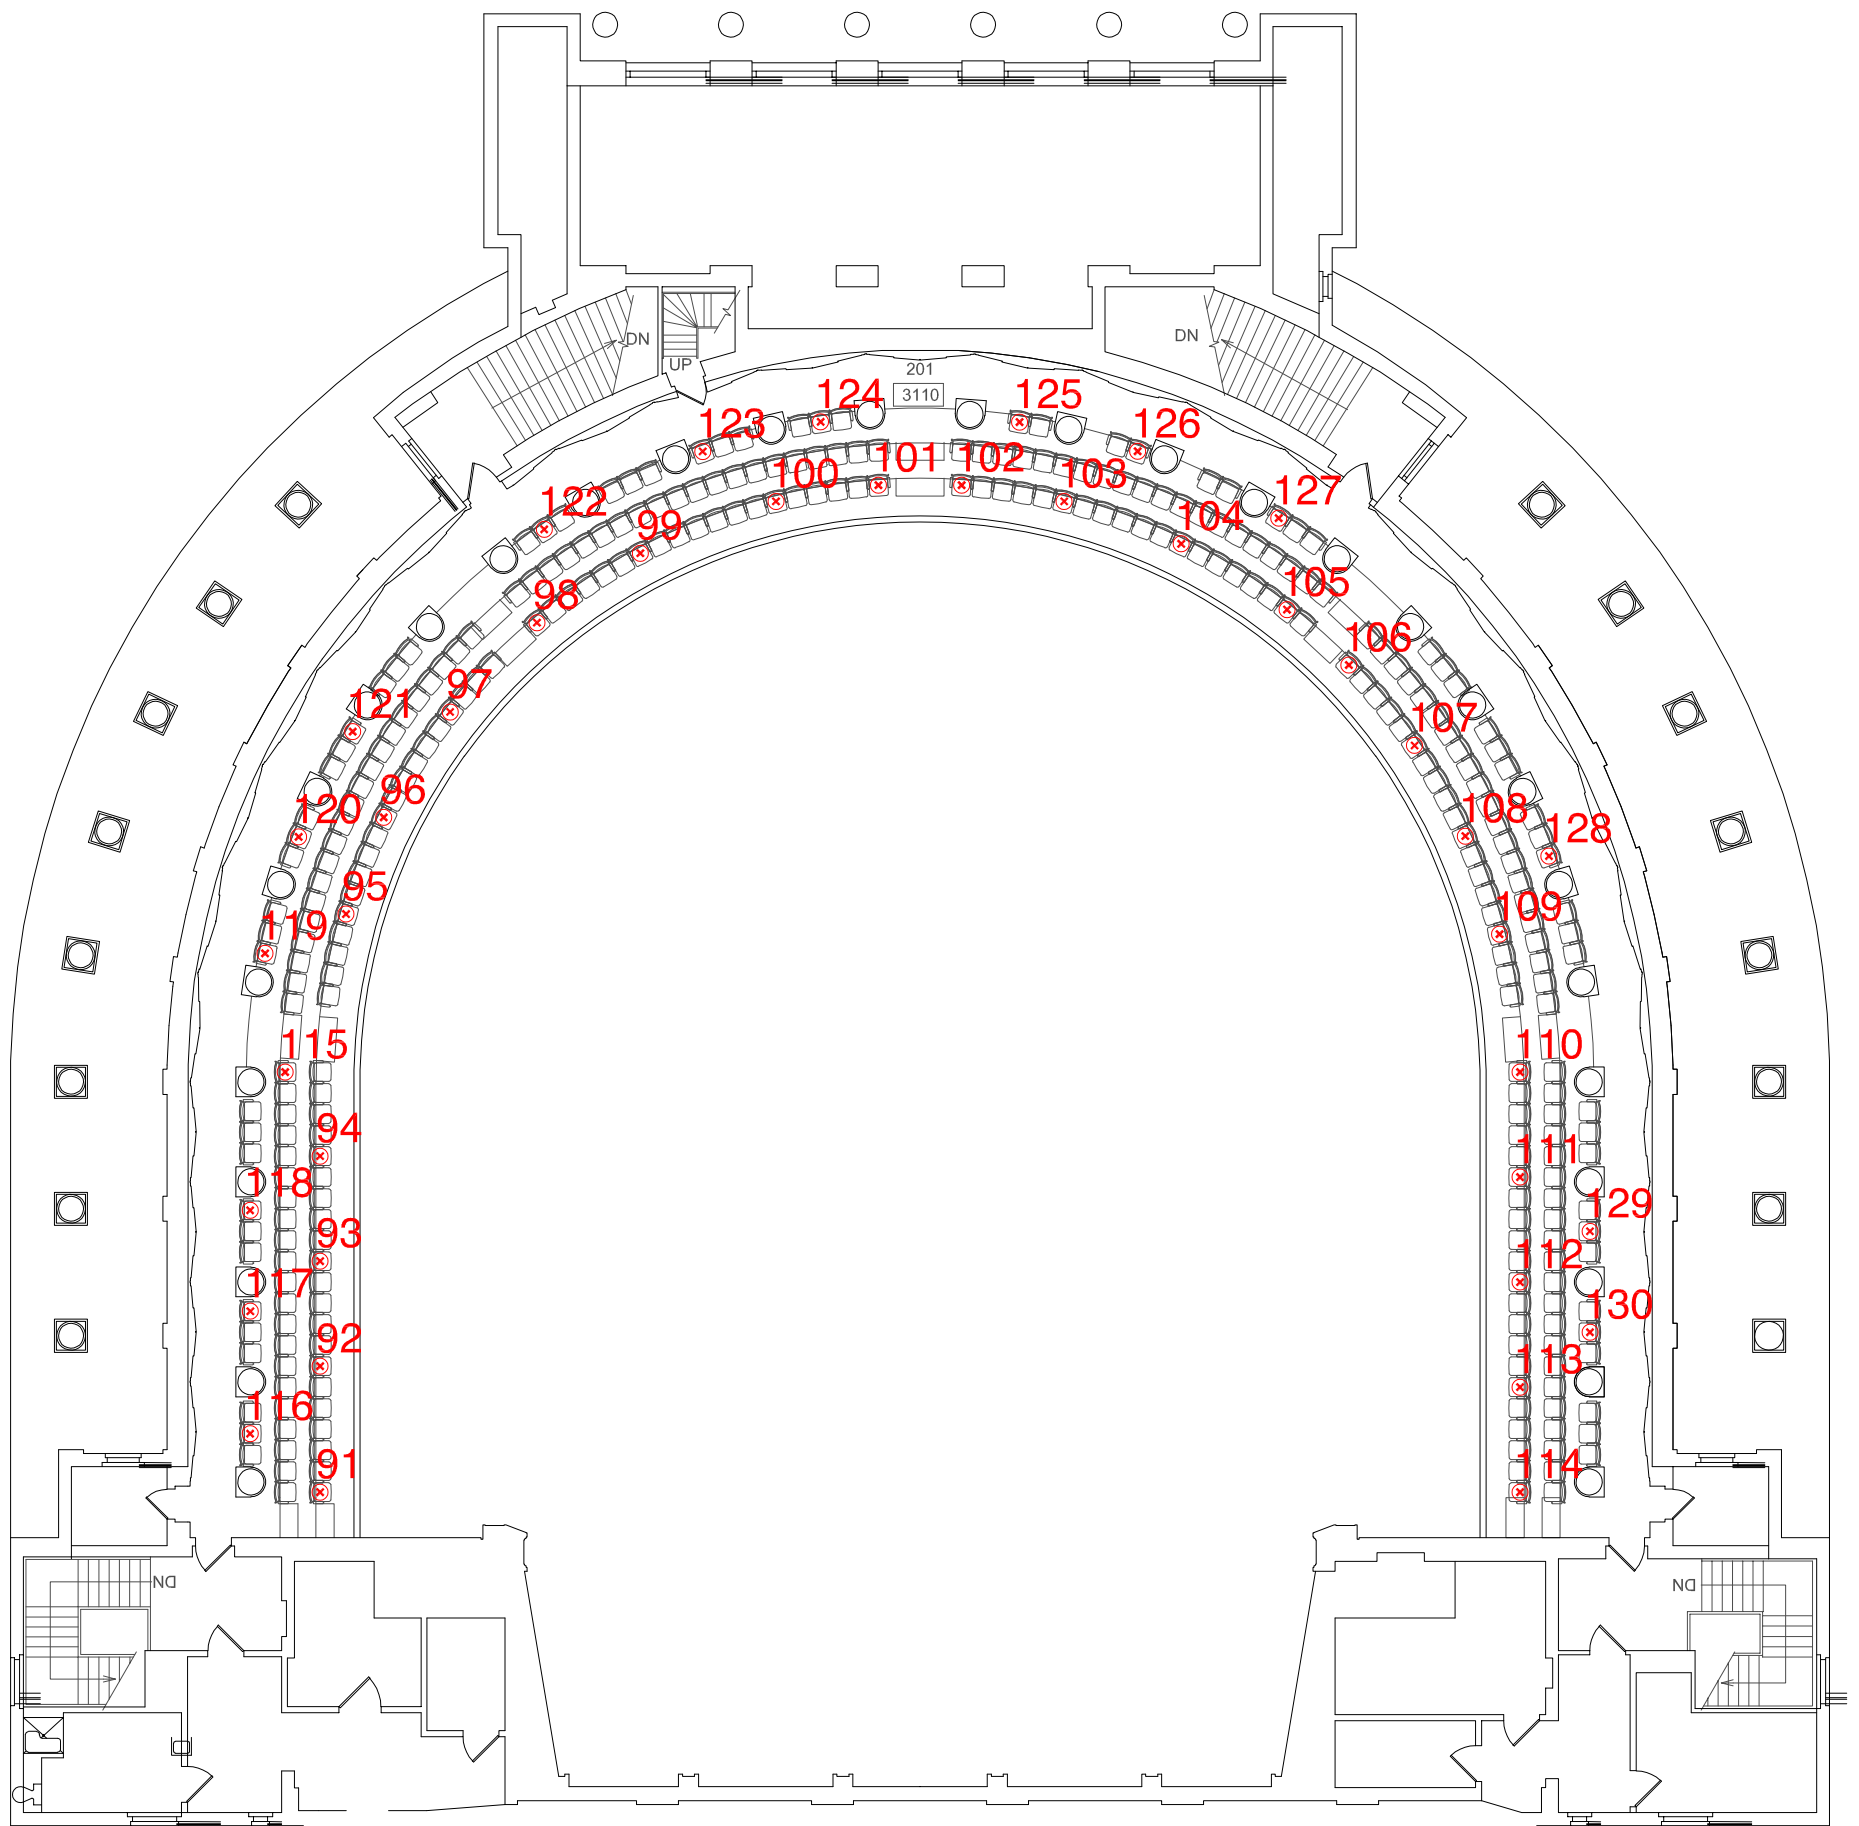

BLY101

OCCUPANCY WITH 6'-0" PHYSICAL DISTANCING:

| | |
|------------------------|------------|
| BALCONY | 40 |
| ORCHESTRA & LOGE LEVEL | 90 |
| BLY101 TOTAL | 130 |

12 22 2020

INSTRUCTIONAL LAYOUT

BLY101

OCCUPANCY WITH 6'-0" PHYSICAL DISTANCING:

| | |
|------------------------|------------|
| BALCONY | 40 |
| ORCHESTRA & LOGE LEVEL | 90 |
| BLY101 TOTAL | 130 |

12 22 2020

INSTRUCTIONAL LAYOUT