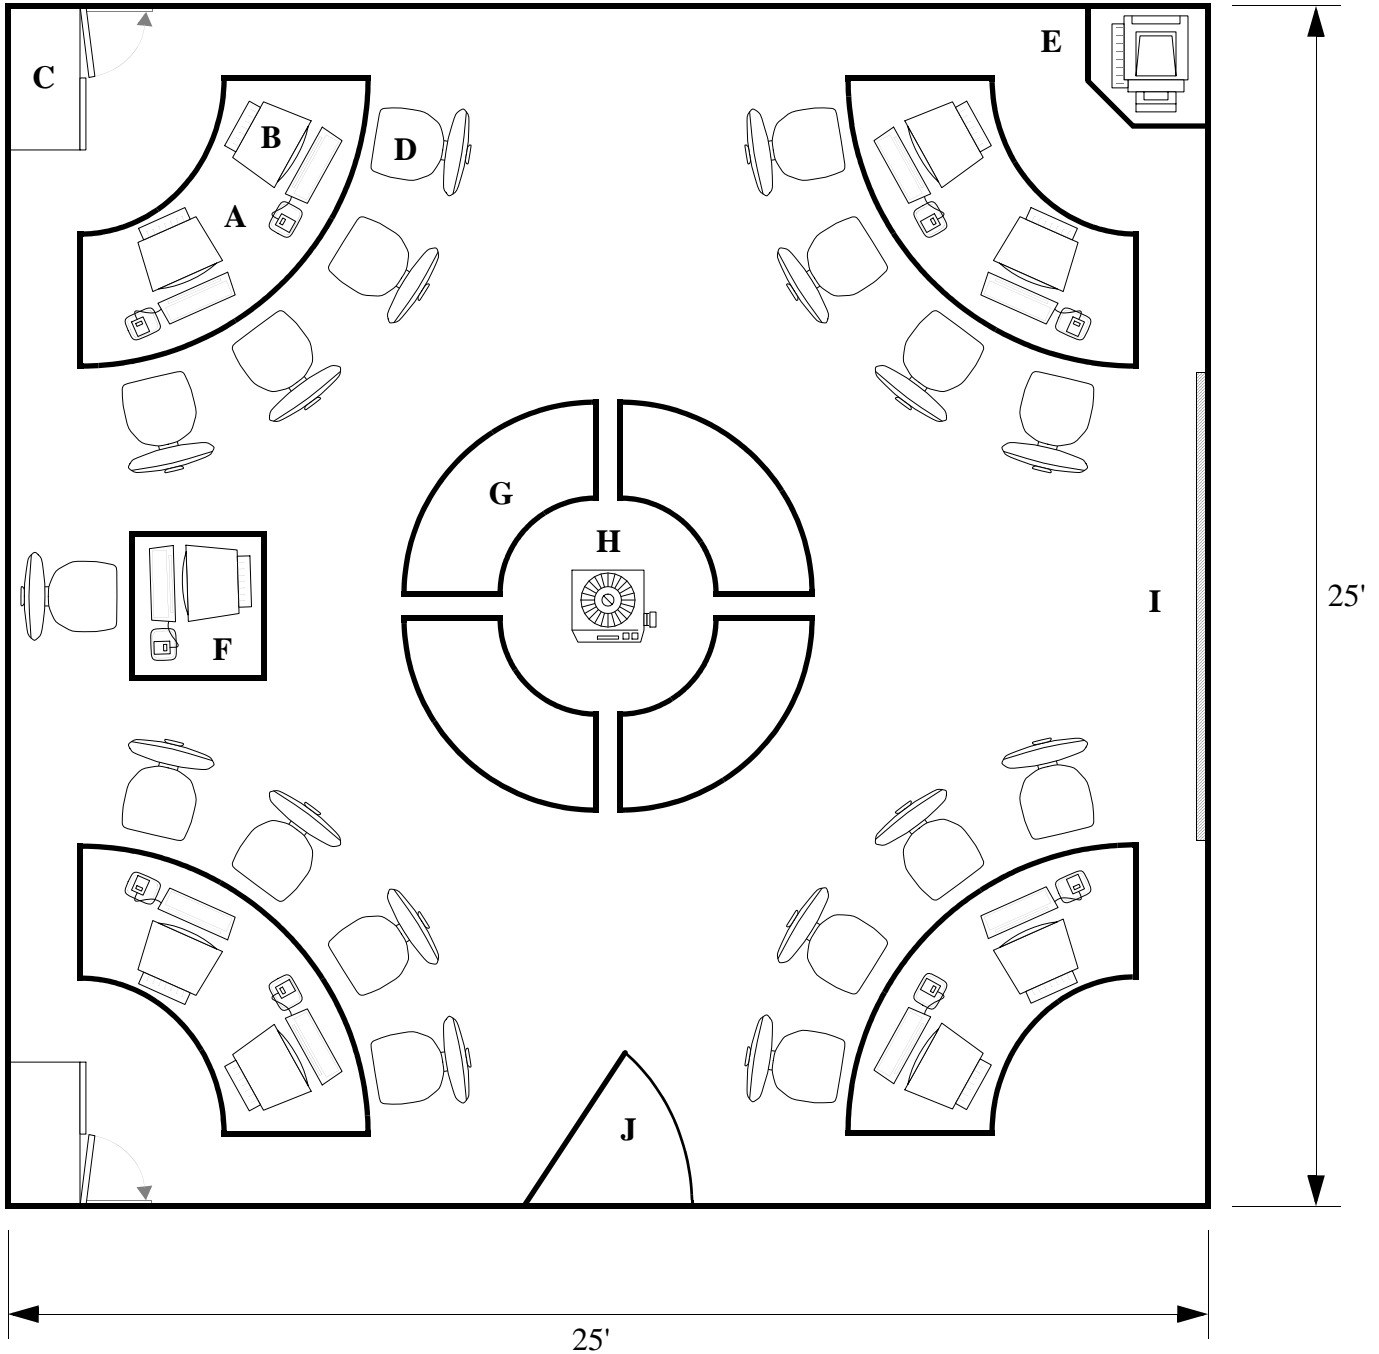

Proposed Cooperative Computer Lab

Scale:
1/4" = 1'

- Legend:**
- A: computer table
 - B: workstation
 - C: cabinet
 - D: chair
 - E: printer
 - F: facilitator workstation
 - G: table
 - H: ceiling projector
 - I: whiteboard/screen
 - J: entrance